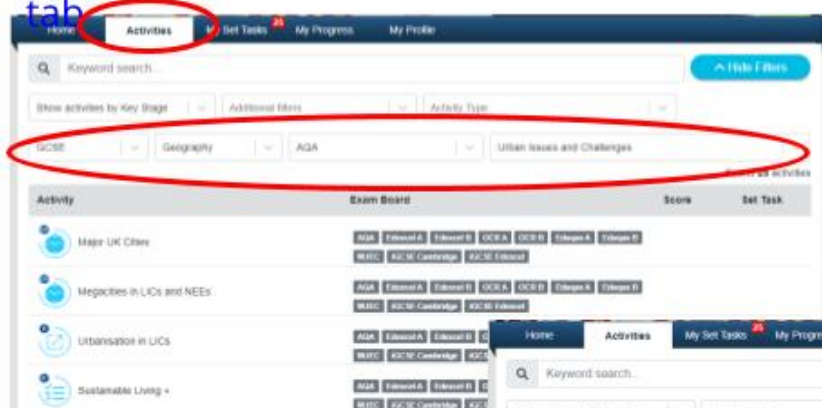

Step 1: **Sign in** to SAM Learning

Step 2: Select **'My Set Tasks'**

Step 3: **Choose a task** you have been assigned

Set Tasks Title	Type	Activity name	Due
Earth Issues 2		Planet Earth A	13
Earth Issues 2		Investigation and Evaluation Skills (H)	13
Earth Issues 2		Weather	13

The 'Earth Issues 2' row is highlighted in blue, with a red circle around it and a red arrow pointing to it from the text above.

OR...

Step 2: Select the **'Activities'** tab

Step 3: **Filter** by Key Stage, Subject, Exam Board and Topic