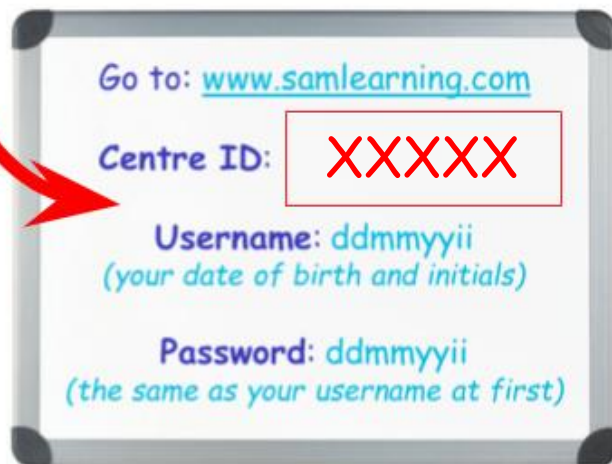

Step 1: **Sign in** to SAM Learning

Step 2: Select **'My Set Tasks'**

Step 3: **Choose a task** you have been assigned

Set Tasks Title	Type	Activity name	Due
Earth Issues 2		Planet Earth A	13
Earth Issues 2		Investigation and Evaluation Skills (H)	13
Earth Issues 2		Weather	13

The 'Earth Issues 2' row is highlighted in blue, with a red circle around it and a red arrow pointing to it from the text above.

OR...

Step 2: Select the **'Activities'** tab

Step 3: **Filter** by Key Stage, Subject, Exam Board and Topic