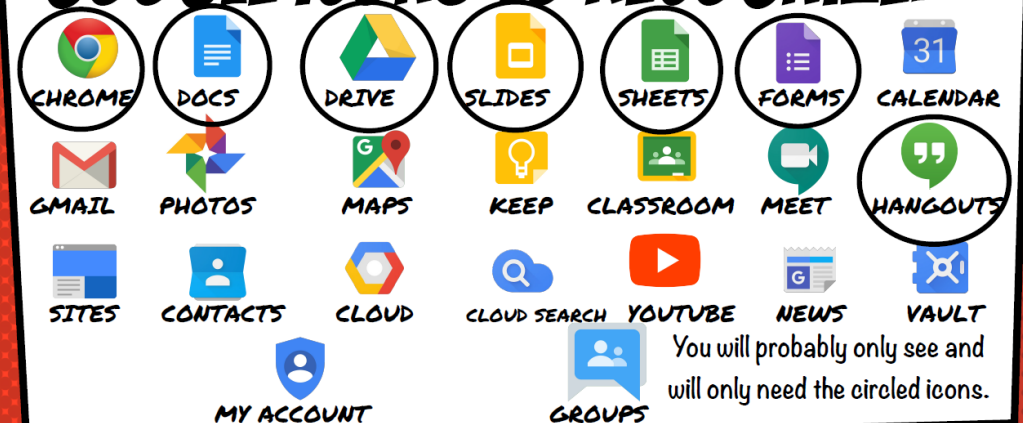

also go to account management to set recovery information in case you forget your password.

GOOGLE SUITE

Click on the 9 squares (Waffle/Rubik's Cube) icon in the top right hand corner to see the Google Suite of Products!

NOW YOU'LL SEE that you are signed in to your Google Apps for Education account!

GOOGLE ICONS TO RECOGNIZE:

Navigating Classroom

1

Click on the waffle button and then the [Google Classroom](#) icon.

Navigating Classroom