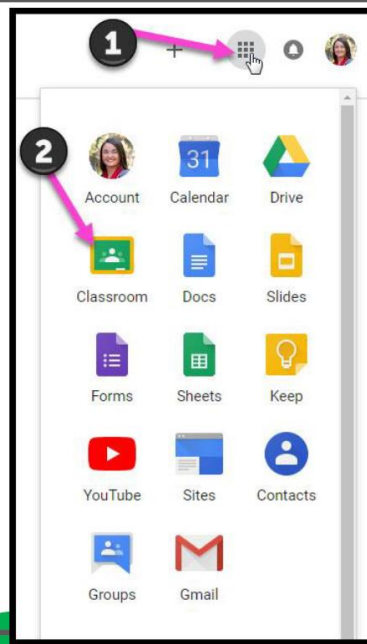

also go to account management to set recovery information in case you forget your password.

GOOGLE SUITE

Click on the 9 squares (Waffle/Rubik's Cube) icon in the top right hand corner to see the Google Suite of Products!

NOW YOU'LL SEE that you are signed in to your Google Apps for Education account!

GOOGLE ICONS TO RECOGNIZE:

Navigating Classroom

1

Click on the waffle button and then the [Google Classroom](#) icon.

Navigating Classroom

2

Click on the class you wish to view.

You can add and view your homeroom, as well as any other classes you've been invited to. Your teacher will give you a class code to join cluster classes.

Navigating Classroom