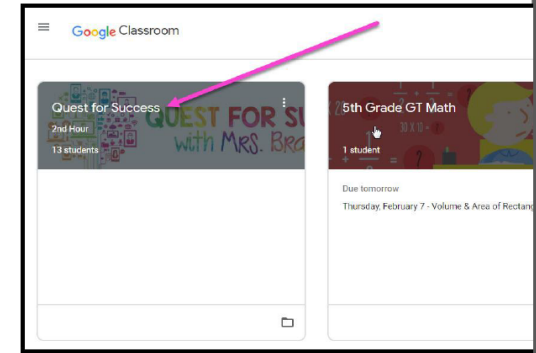

NOW YOU'LL SEE that you are signed in to your Google Apps for Education account!

GOOGLE ICONS TO RECOGNIZE:

Navigating Classroom

1

Click on the waffle button and then the [Google Classroom](#) icon.

Navigating Classroom

2

Click on the class you wish to view.

You can add and view your homeroom, as well as any other classes you've been invited to. Your teacher will give you a class code to join cluster classes.

Navigating Classroom