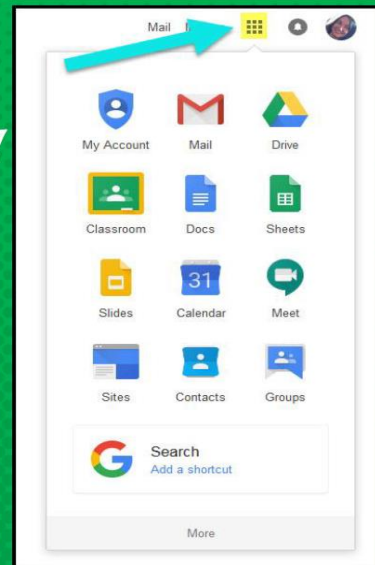

Getting Started

1 Click on the Google Chrome browser icon.

Firefox and Safari additional browsers your child can use.

Getting Started

2 Type www.google.com into your web address bar.

Getting Started

3 Click on SIGN IN in the upper right hand corner of the browser window.

Getting Started

4 Type in your child's Google Email address & click "next."

____@q184.org

Getting Started

5 Type in your **PASSWORD** & click "next."

Please keep your child's username and password secure. Forgotten passwords cannot be accessed by school.

also go to account management to set recovery information in case you forget your password.

GOOGLE SUITE

Click on the 9 squares (Waffle/Rubik's Cube) icon in the top right hand corner to see the Google Suite of Products!