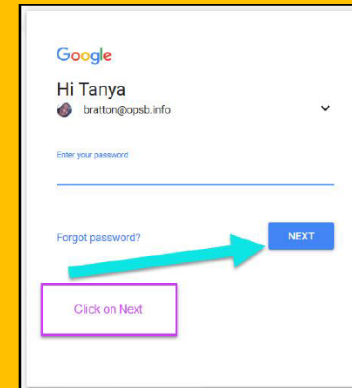

Getting Started

4 Type in your child's Google Email address & click "next."

____@q184.org