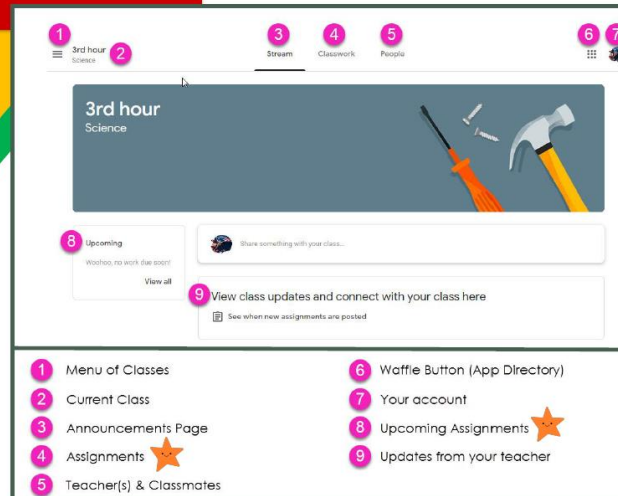

NOW YOU'LL SEE that you are signed in to your Google Apps for Education account!

GOOGLE ICONS TO RECOGNIZE:

Navigating Classroom

1

Click on the waffle button and then the [Google Classroom](#) icon.

Navigating Classroom

2

Click on the class you wish to view.

You can add and view your homeroom, as well as any other classes you've been invited to. Your teacher will give you a class code to join cluster classes.

Navigating Classroom

= High Interest for Parents

3

Page tools (Left side)

Navigating Classroom

4

Assignment details

ACCESS

ANYWHERE